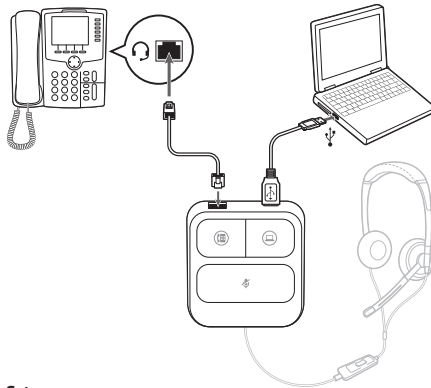

 [plantronics.com/documentation](http://plantronics.com/documentation)

 [plantronics.com/support](http://plantronics.com/support)

MDA100 QD

Headset port option

**Setup**

**Windows**

Start > Control Panel > Sound > MDA100 > Make Default > Default Communication Device > Apply

**Mac**

System Preferences > Hardware > Sound > Output/Input/Sound Effects > MDA100

Handset port option

**Setup**

**Windows**

Start > Control Panel > Sound > MDA100 > Make Default > Default Communication Device > Apply